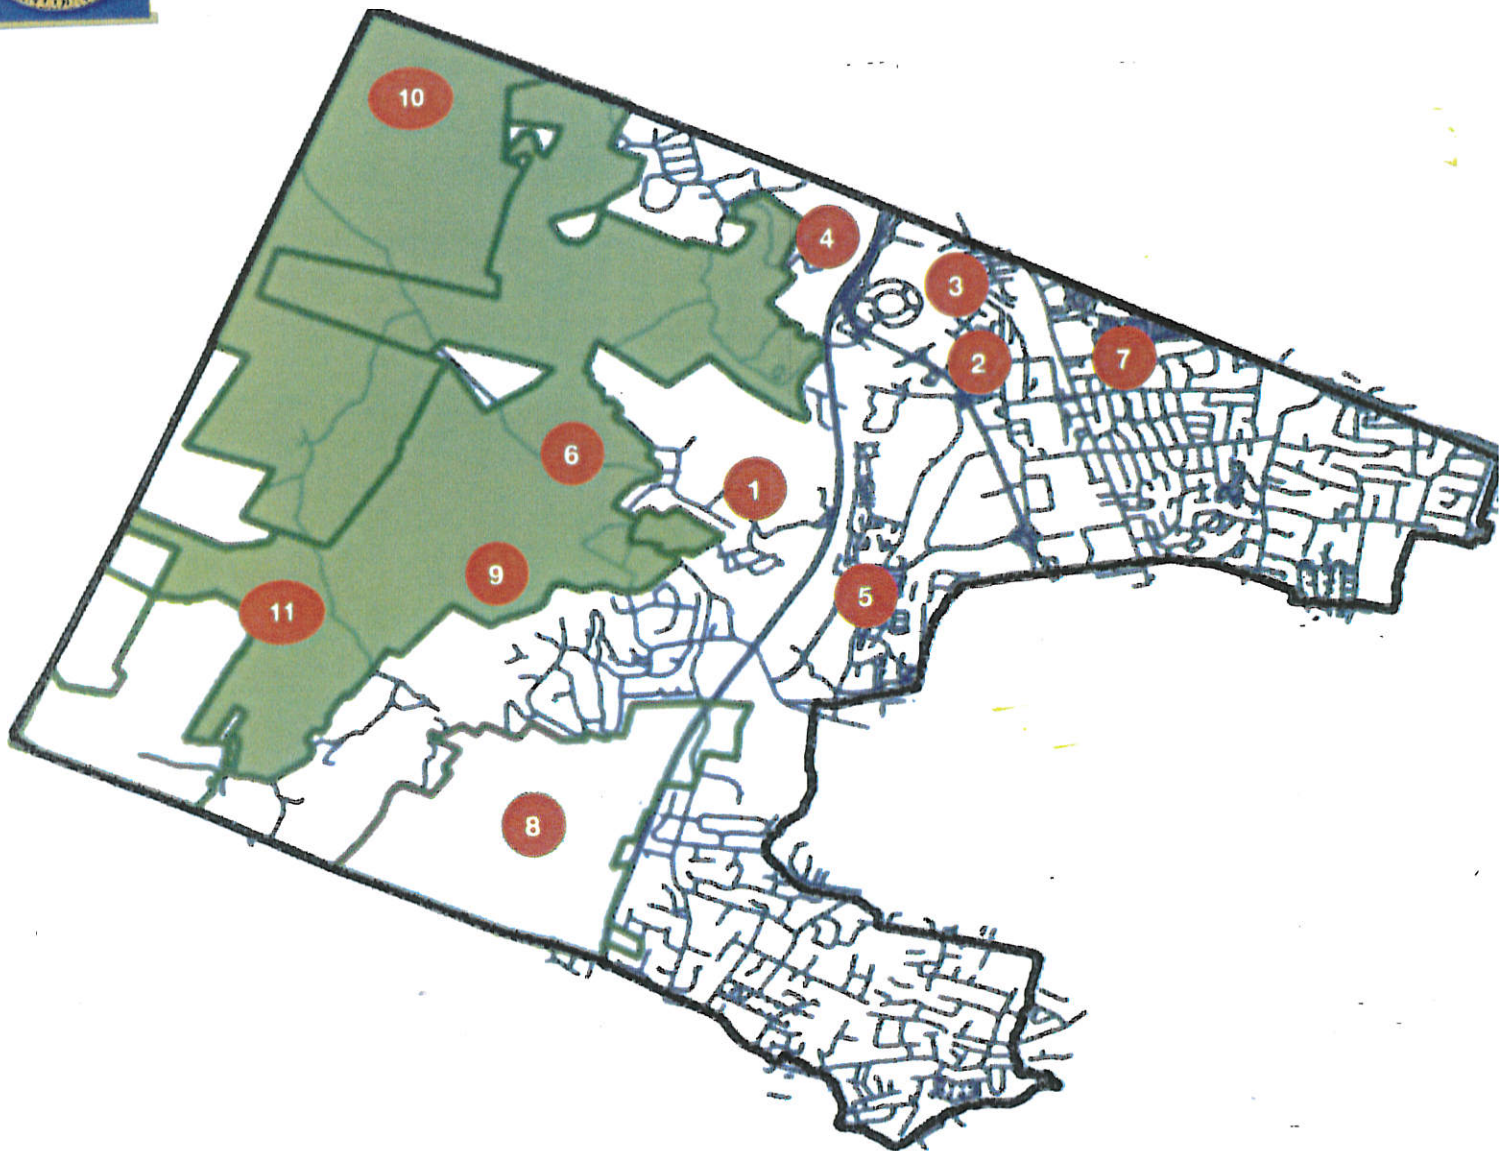

Township of Mahwah and County Parks

PARKS AND OPEN SPACES IN MAHWAH TOWNSHIP

- | | |
|--|--|
| <p>1 ▶ Continental Soldier's Park (Lake Henry)</p> <p>2 ▶ Winter Park on East Ramapo Avenue
▶ Veterans Park on East Ramapo Avenue
▶ Commodore Perry Field</p> <p>3 ▶ Riverside Field on Reich Avenue off RT 202</p> <p>4 ▶ Stag Hill Field on Stag Hill Road</p> <p>5 ▶ Fardale Field on 25 Chapel Road, behind George Washington School</p> <p>6 ▶ Ramapo Valley County Reservation</p> | <p>7 ▶ Silver Creek Park/Sam Braen Field
▶ Koufax Field (part of the Silver Creek)
▶ Memorial Field (part of the Silver Creek)</p> <p>8 ▶ Campgaw Mountain County Reservation
▶ Campgaw Ski Area (county facility)
▶ Darlington County Park (county facility)</p> <p>9 ▶ Camp Glen Gray (county facility)</p> <p>10 ▶ Ringwood State Park</p> <p>11 ▶ Ramapo State Forest</p> |
|--|--|